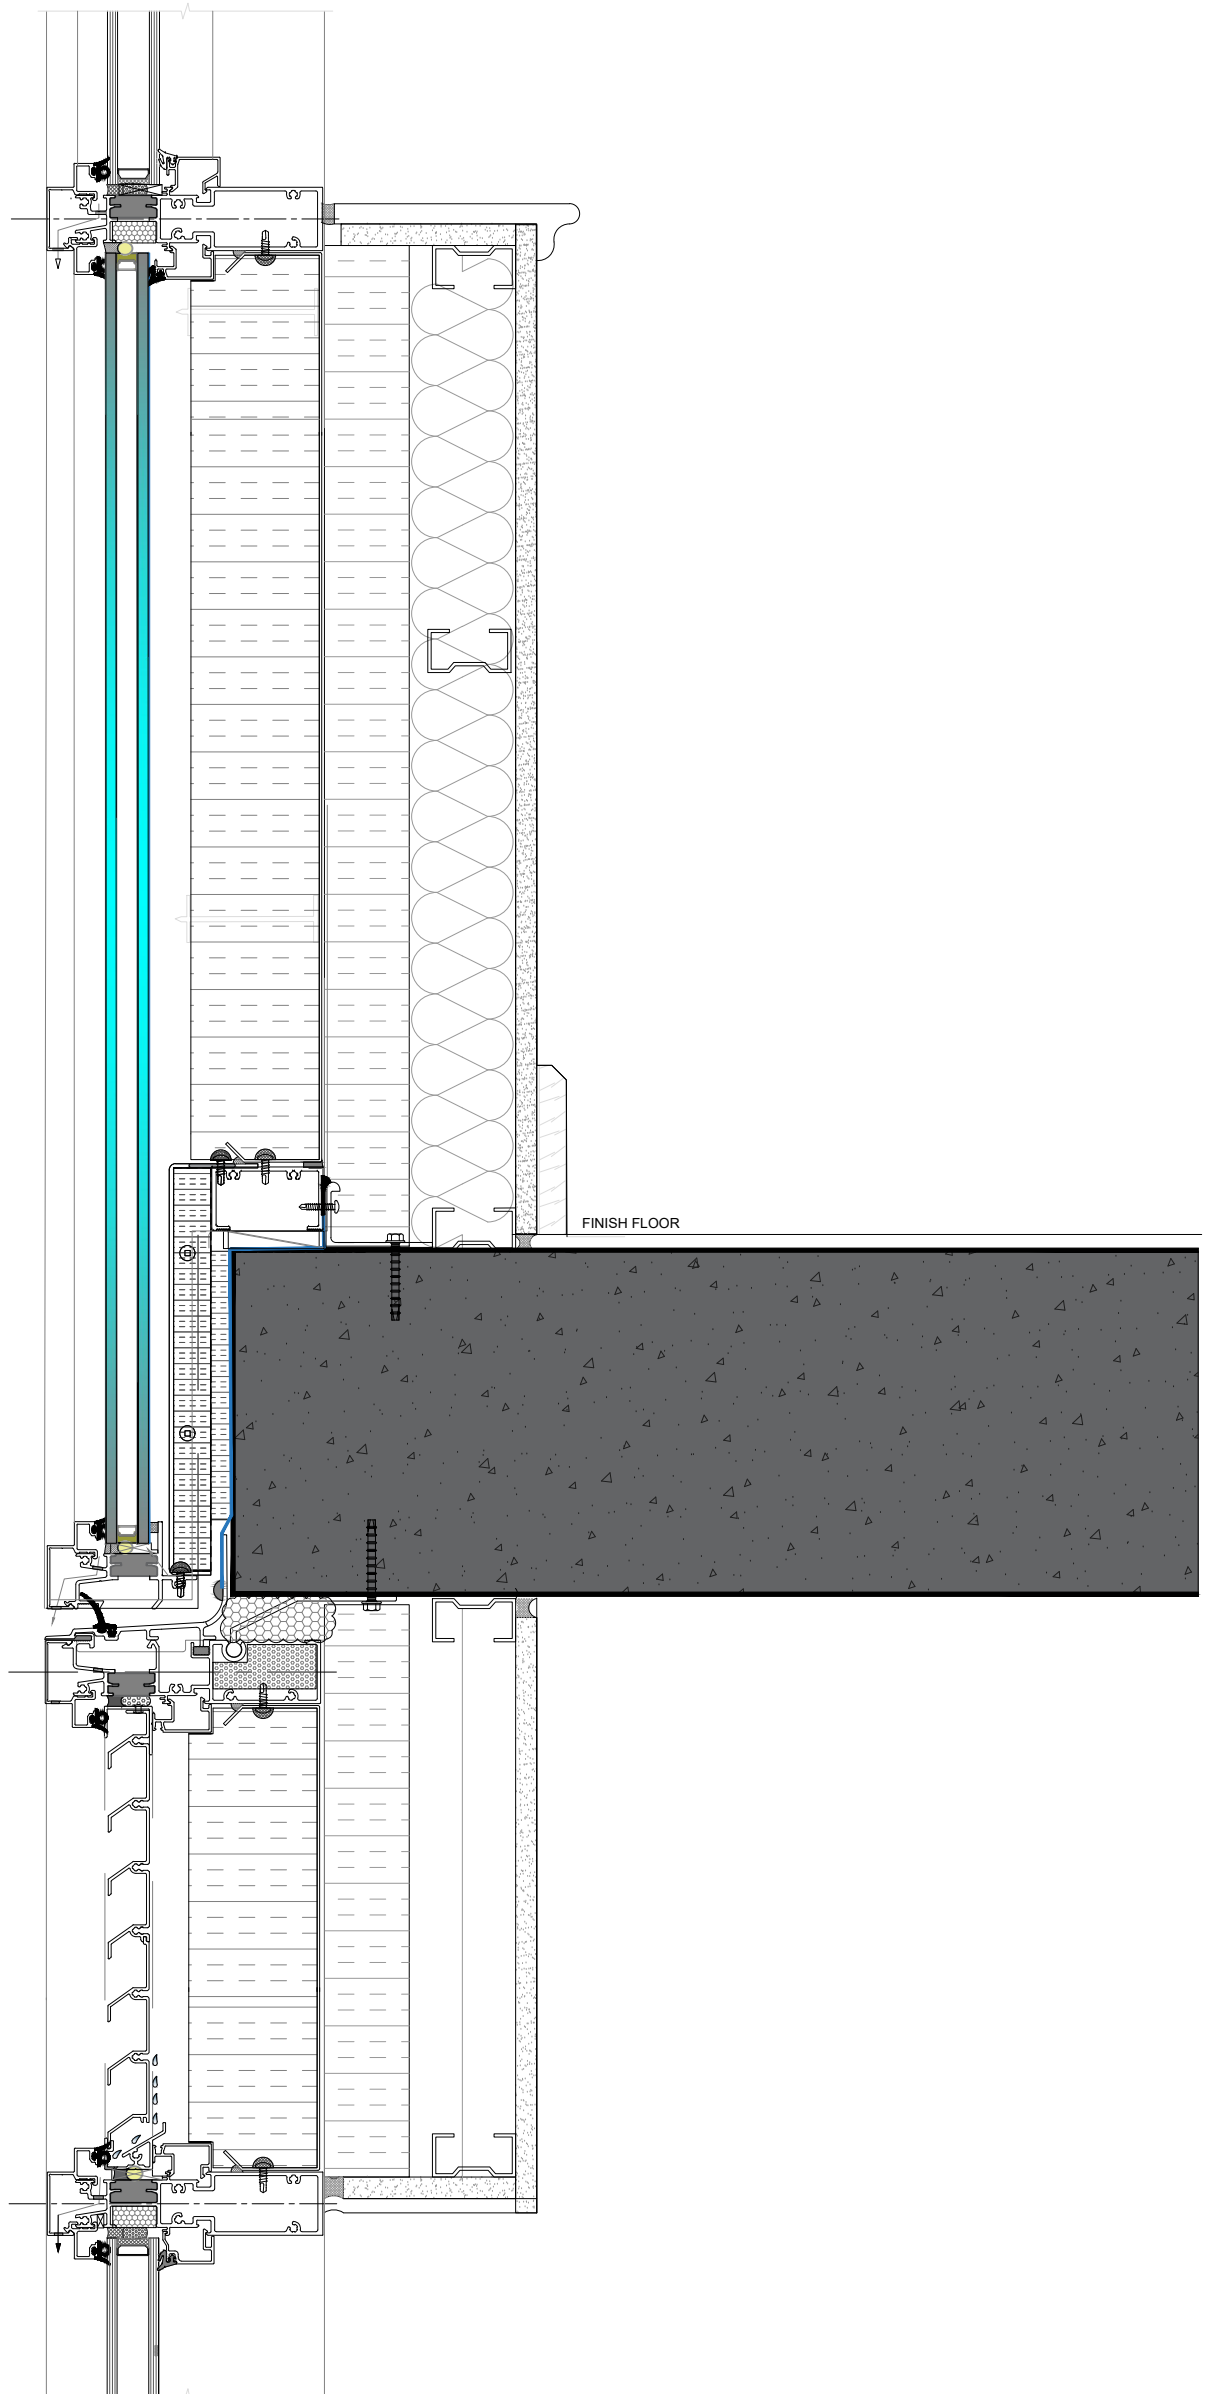

TRANSOM DETAILS
 3 @ Vision /Panel
 SCALE: 1:3
 ARCH. REF.: 4/A7-60

HEAD DETAIL
 1 @ Louver/Vision @ By-Pass
 SCALE: 1:3
 ARCH. REF.: 5/A7-71